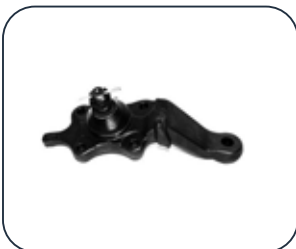

ROTİL SOL ALT LANDCRUISER 90>00

OEM no: 4334039325
WONGA No: WON-810005
Brands: TOYOTA