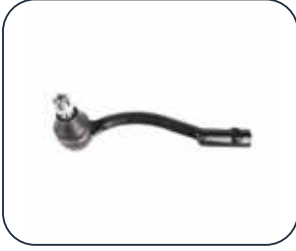

ROTBAŞI SOL ACCENT ERA 07>11

OEM no: 568201
WONGA No: WON-700001
Brands: HYUNDAI