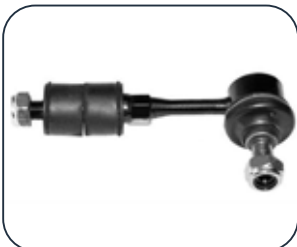

OEM no: 4056A040
WONGA No: WON-900914
Brands: MITSUBISHI

STABİLİZER Z ROTU PAJERO II 90-20

OEM no: MB598098
WONGA No: WON-900915
Brands: MITSUBISHI

STABİLİZER Z ROTU SAĞ-SOL ARKA LANCER 03>07

OEM no: 4056A037
WONGA No: WON-900916
Brands: MITSUBISHI