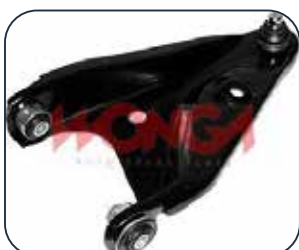

SALINCAK SAĞ C2 C3 10>

OEM no: 3521.S9
WONGA No: WON-500102
Brands: CITROEN

SALINCAK SOL LOGAN 04- 2.5MM SAC

OEM no: 545011362R
WONGA No: WON-400130
Brands: DACIA

SALINCAK SAĞ LOGAN 04-2.5MM SAC

OEM no: 545001064R
WONGA No: WON-400131
Brands: DACIA